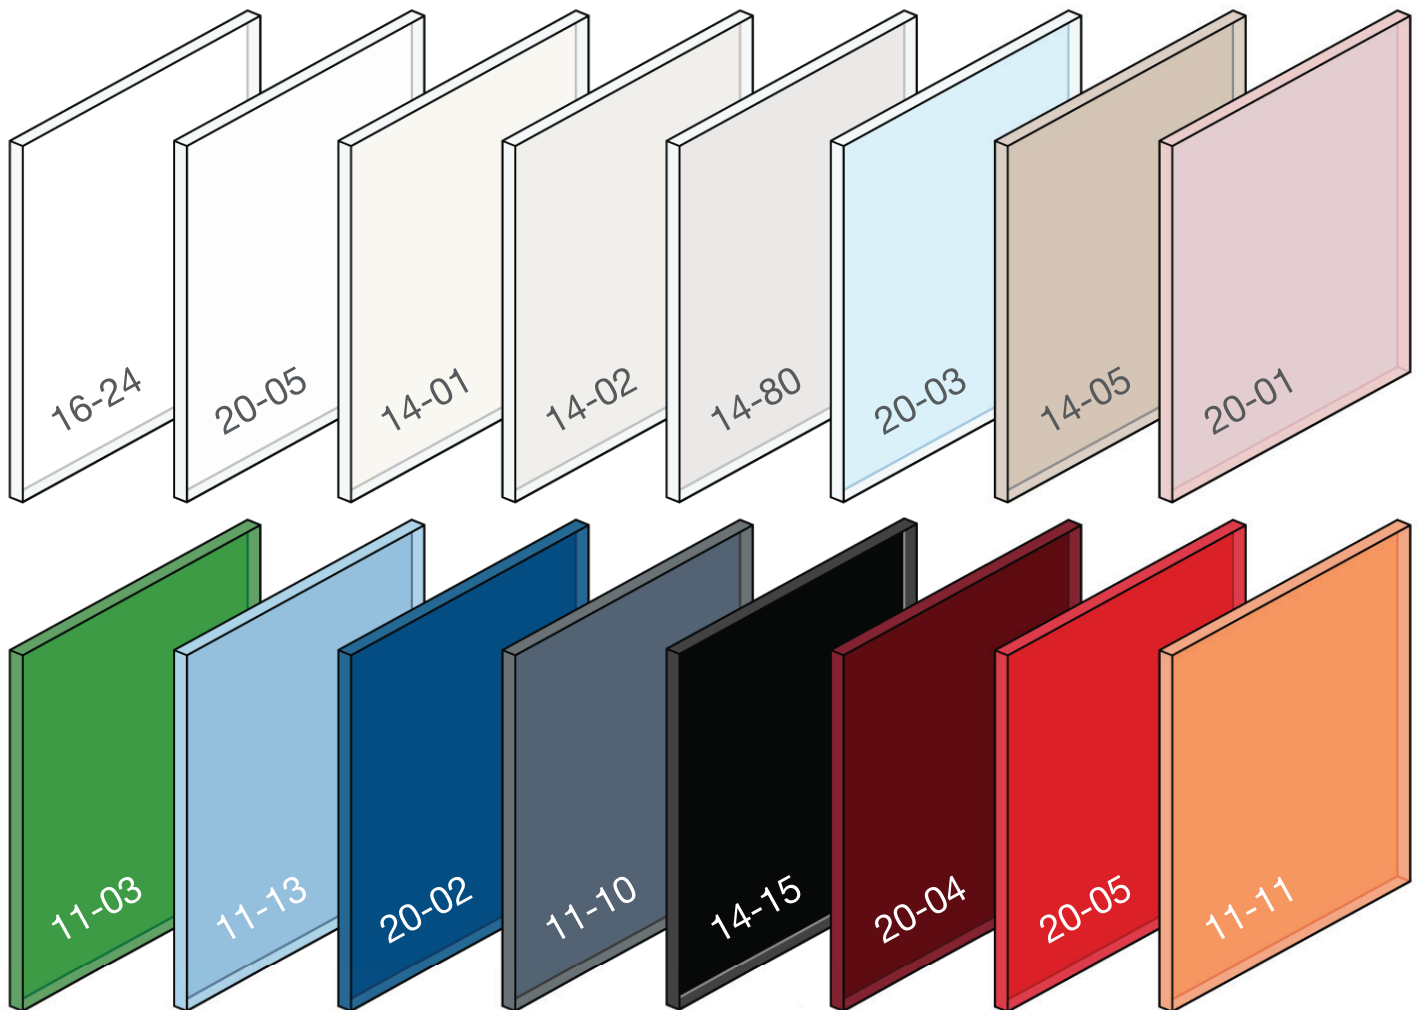

SKYLINE DESIGN DEFINE™ GLASSBOARDS: COLOR

**Choose from 16 popular colors
or specify a specify a custom color.**

We can ship standard sizes immediately
or create glassboards to your exact
specifications—color, images, dimensions up
to 96" x 144", and magnetic or non-magnetic.

Sustainably made in
our Chicago factory

Guaranteed to last
the life of the wall

Customize it! Choose a
the color and add any
graphics, images, or logos

Skyline Design

TO ORDER 888-278-4660 or
glassboards@skydesign.com