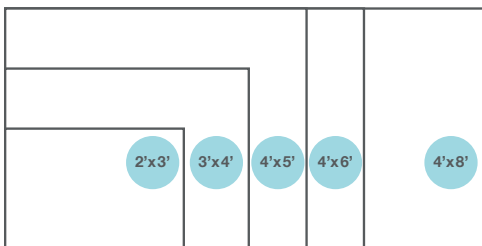

Meeting a tight deadline?
 Skyline Design's most popular product—**Vitracolor® White Magnetic Markerglass**—is now available for quick ship.

Ships in 3 days.

Vitracolor® White Magnetic Markerglass

in five popular sizes.

- 2' x 3' (\$147)
- 3' x 4' (\$294)
- 4' x 5' (\$490)
- 4' x 6' (\$588)
- 4' x 8' (\$784)

- Made with 1/4" Starphire tempered glass.
- Has a non-directional formed backer that conceals hardware and allows for horizontal or vertical installation.