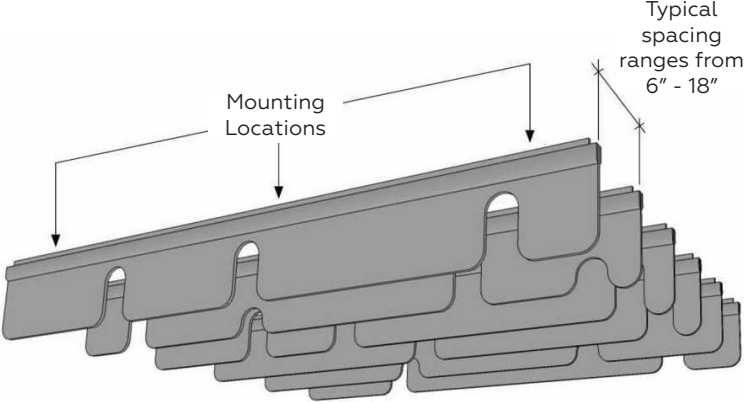

- 8"Hx48"L
- 8"Hx72"L
- 8"Hx96"L
- 12"Hx48"L
- 12"Hx72"L
- 12"Hx96"L
- Typical spacing 6" to 18"
- Custom sizes available.

PRODUCT SPECIFICATIONS

PROFILE

U-Channel/Magnet Lock Mount

Custom design and configuration options

ELEVATION

INSTALLATION

Acoustic panel detail

Notch comes in 20 standard colors.

TECHNICAL SPECIFICATIONS

Absorption

Average NRC 0.85.
(subject to thickness and mounting conditions)

Material