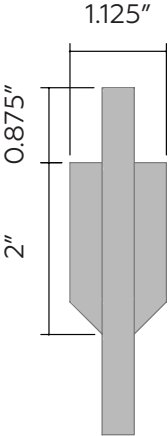

NOTCH

MINIMALIST DESIGN MEETS ACOUSTIC PERFORMANCE

Notch acoustic baffles incorporate an updated look and visual appeal while removing unwanted noise and echo from your space.

Available in 20 colors and six standard dimensions:

- 8"Hx48"L
- 8"Hx72"L
- 8"Hx96"L
- 12"Hx48"L
- 12"Hx72"L
- 12"Hx96"L
- Typical spacing 6" to 18"
- Custom sizes available.

PRODUCT SPECIFICATIONS

PROFILE

U-Channel/Magnet Lock Mount

Custom design and configuration options

ELEVATION

INSTALLATION

Acoustic panel detail

Notch comes in 20 standard colors.

TECHNICAL SPECIFICATIONS

Absorption

Average NRC 0.85.
(subject to thickness and mounting conditions)

Material