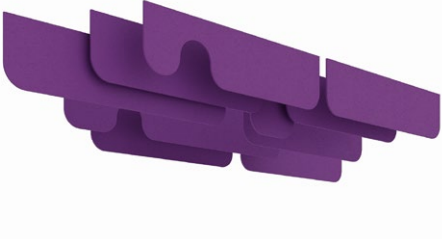

NOTCH

MINIMALIST DESIGN MEETS ACOUSTIC PERFORMANCE

Notch acoustic baffles incorporate an updated look and visual appeal while removing unwanted noise and echo from your space.

Available in 20 colors and six standard dimensions:

- 8"Hx48"L
- 8"Hx72"L
- 8"Hx96"L
- 12"Hx48"L
- 12"Hx72"L
- 12"Hx96"L
- Typical spacing 6" to 18"
- Custom sizes available.

PRODUCT SPECIFICATIONS

PROFILE

U-Channel/Magnet Lock Mount

Custom design and configuration options

ELEVATION

INSTALLATION

Acoustic panel detail

Notch comes in 20 standard colors.

TECHNICAL SPECIFICATIONS

Absorption

Average NRC 0.85.
(subject to thickness and mounting conditions)

Material