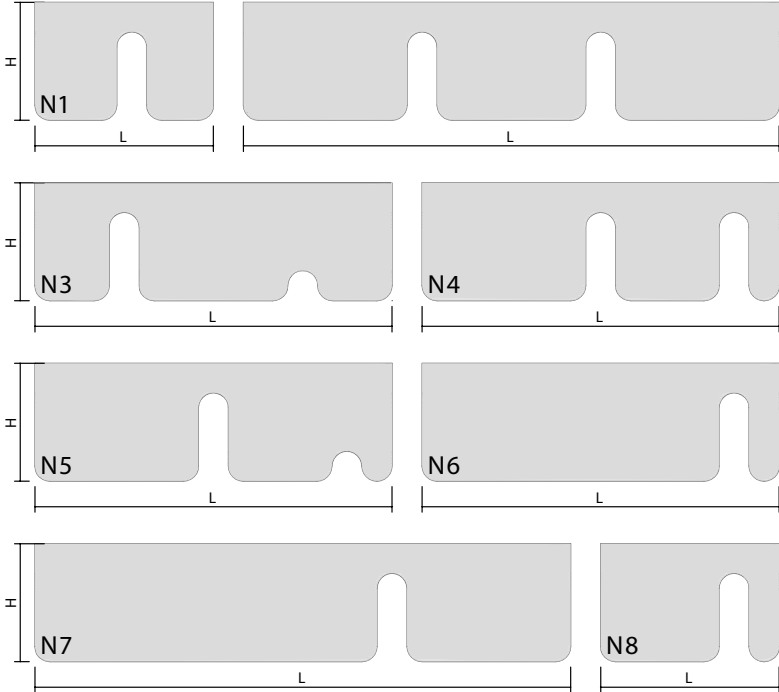

- 8"Hx48"L
- 8"Hx72"L
- 8"Hx96"L
- 12"Hx48"L
- 12"Hx72"L
- 12"Hx96"L
- Typical spacing 6" to 18"
- Custom sizes available.

PRODUCT SPECIFICATIONS

PROFILE

U-Channel/Magnet Lock Mount

Custom design and configuration options

ELEVATION

INSTALLATION

Acoustic panel detail

Notch comes in 20 standard colors.

TECHNICAL SPECIFICATIONS

Absorption

Average NRC 0.85.
(subject to thickness and mounting conditions)

Material