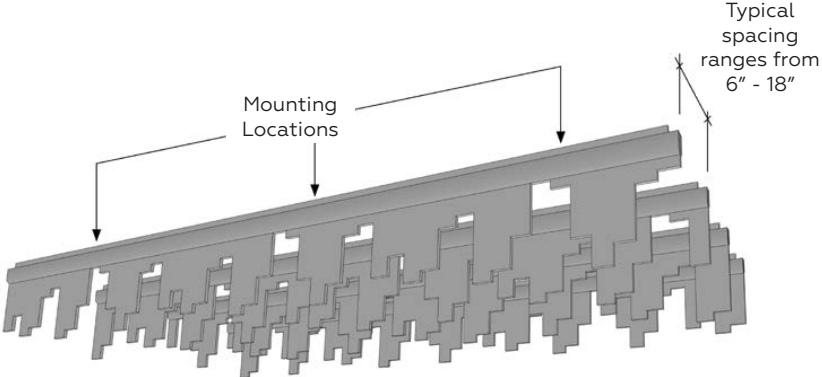

INSTALLATION