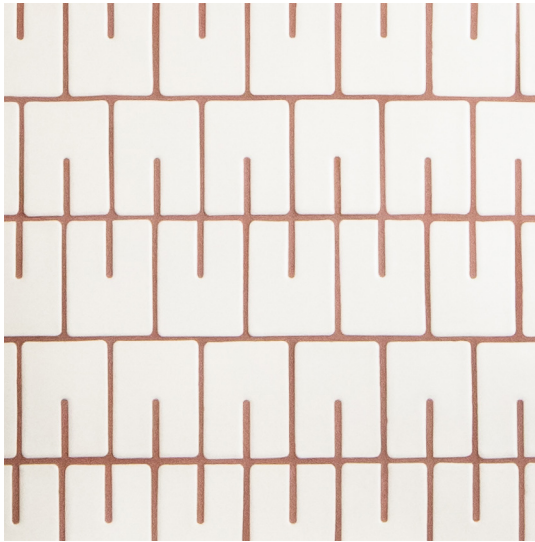

Emerald
Olive

Nude
Shadow

Porcelain
Pearl

Palette

STUDIO JBC

ARTISAN TILE COLLECTION FOR WALLS & CEILINGS

1. PATTERN

2. LAYOUT SUGGESTIONS