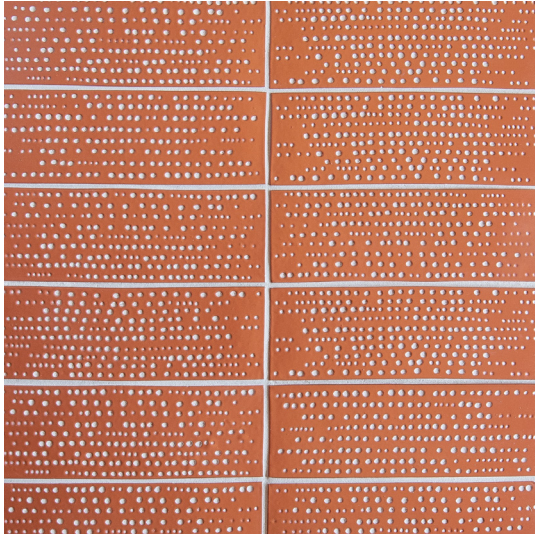

Counterpoint

ARTISAN TILE COLLECTION FOR WALLS & CEILINGS

STUDIO JBC

1. PATTERN

2. LAYOUT SUGGESTIONS

SPECIFICATIONS

TILE DIMENSIONS:

3" x 9" (actual sizes will vary due to handmade process)