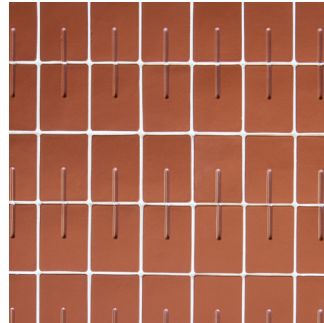

Emerald
Olive

Nude
Shadow

Porcelain
Pearl

Palette

STUDIO JBC

ARTISAN TILE COLLECTION FOR WALLS & CEILINGS

1. PATTERN

2. LAYOUT SUGGESTIONS