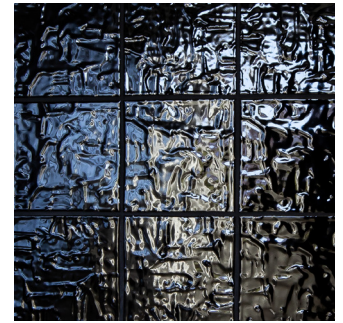

Porcelain Pearl

Gesso

STUDIO JBC

ARTISAN TILE COLLECTION FOR WALLS & CEILINGS

1. PATTERN

2. LAYOUT SUGGESTIONS

SPECIFICATIONS

TILE DIMENSIONS: