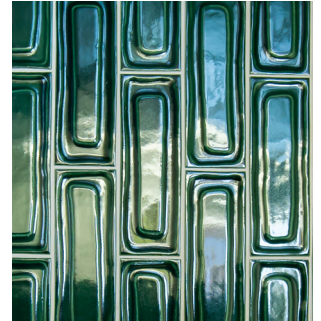

Emerald Olive

Nude Shadow

Porcelain Pearl

Consentino

STUDIO JBC

ARTISAN TILE COLLECTION FOR WALLS & CEILINGS

1. PATTERN

2. LAYOUT SUGGESTIONS