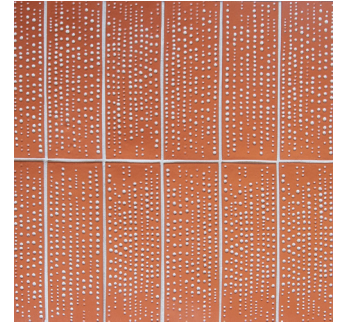

Counterpoint

ARTISAN TILE COLLECTION FOR WALLS & CEILINGS

STUDIO JBC

1. PATTERN

2. LAYOUT SUGGESTIONS

SPECIFICATIONS

TILE DIMENSIONS:

3" x 9" (actual sizes will vary due to handmade process)