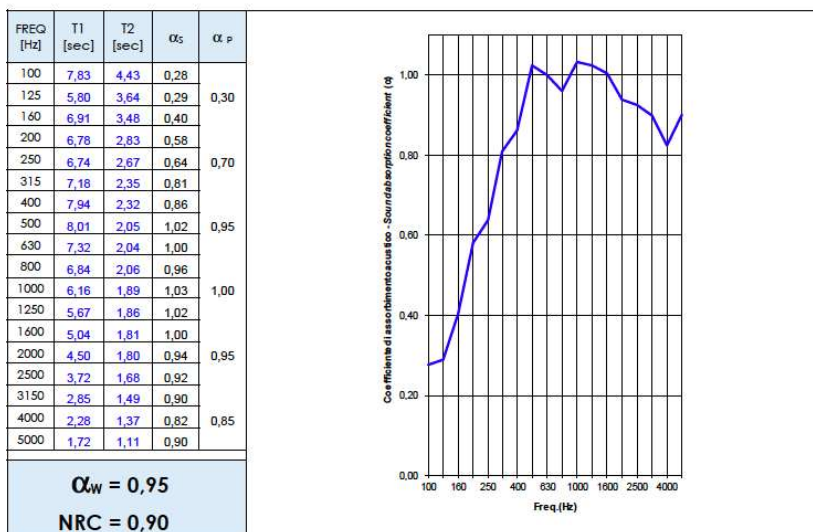

ECOrange W + 40 mm polyester mattress (*comparison, test being updated*):

Elemento in prova Tested element	PANNELLO W + 40
Descrizione del campione Sample description	Vedere § "Descrizione del campione in prova" del presente Report. Montaggio tipo A secondo EN 354 / See § "Tested sample description" of this Report. Type A mounting according to EN 354
Superficie del campione Sample surface	10,9 m²