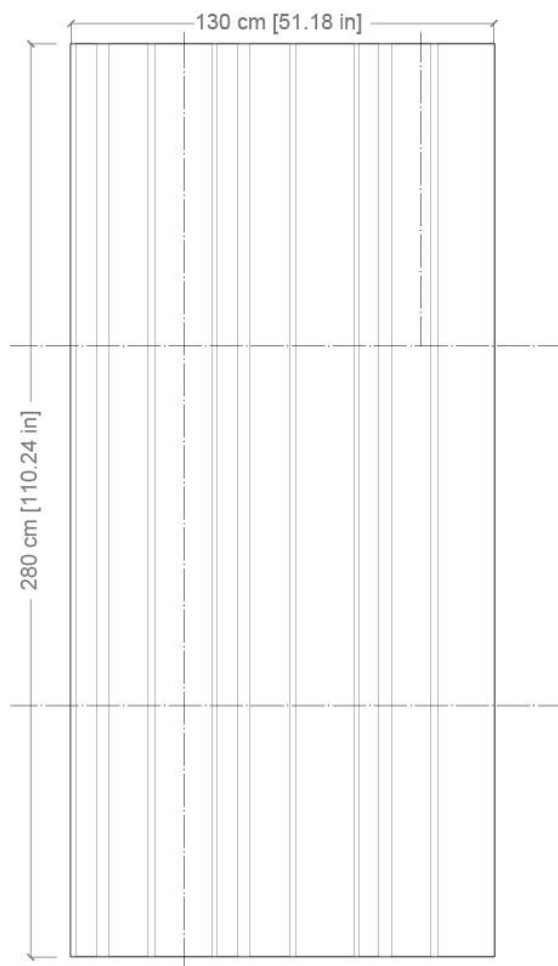

NAME:

ECOrange Wave

DESCRIPTION:

Thermobonded sound-absorbing monomateric panel

APPLICATION:

- Wall with velcro

STANDARD DIMENSION:

CUSTOMIZED CUT:

DIMENSIONS:

Standard: L **130** x H **280** x THK **4,5** cm - L **51.18** x H **110.2** x THK **1.77** in

PETfabric: L **120** x H **280** x SP **4,5** cm - L **47.25** x H **110.2** x THK **1.77** in

CUSTOM: Laser cuts can be made with customized dimensions.