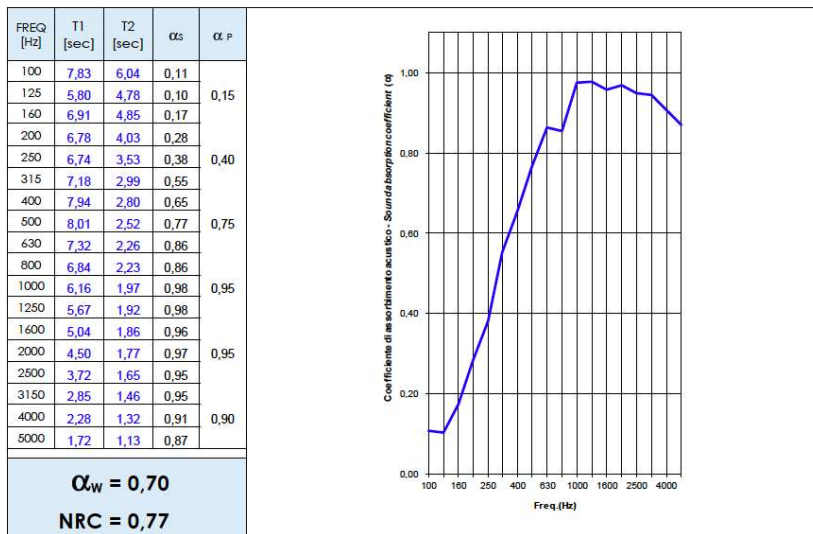

ECOrange W + 20 mm polyester mattress (*comparison, test being updated*):

Elemento in prova Tested element	PANNELLO W + 20
Descrizione del campione Sample description	Vedere § "Descrizione del campione in prova" del presente Report. Montaggio tipo A secondo EN 354 / See § "Tested sample description" of this Report. Type A mounting according to EN 354
Superficie del campione Sample surface	10,9 m²