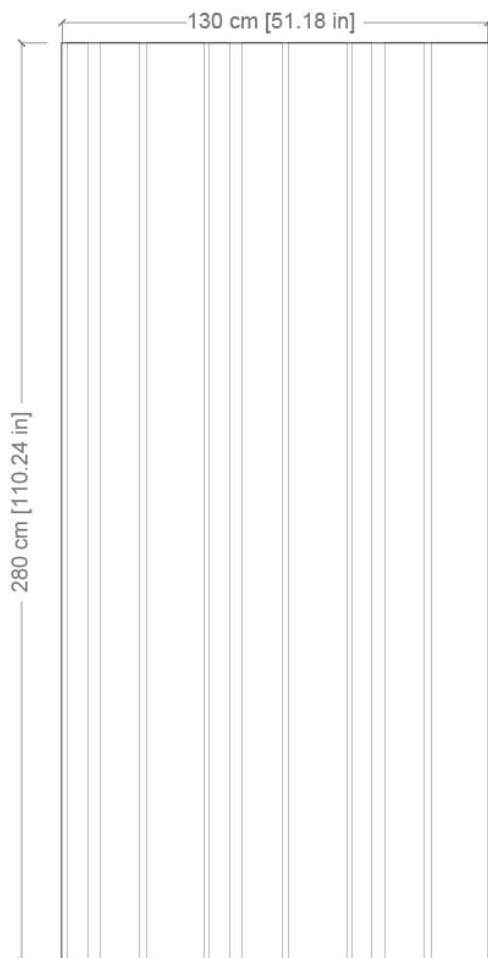

NAME:

ECOrange Wave

DESCRIPTION:

Thermobonded sound-absorbing monomateric panel

APPLICATION:

- Wall with velcro

STANDARD DIMENSION:

CUSTOMIZED CUT:

DIMENSIONS:

Standard: L **130** x H **280** x THK **4,5** cm - L **51.18** x H **110.2** x THK **1.77** in

PETfabric: L **120** x H **280** x SP **4,5** cm - L **47.25** x H **110.2** x THK **1.77** in

CUSTOM: Laser cuts can be made with customized dimensions.